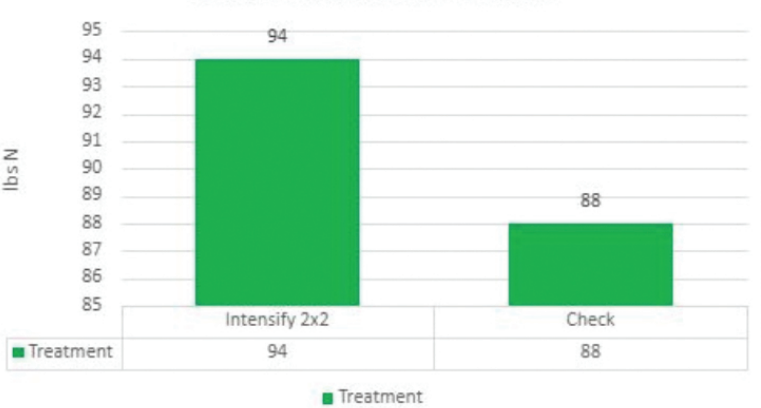

Solu-Cal Corn Farm-Field Trial 2022

Intensify Concentrate Applied In-Furrow & Foliar South Jersey

Average Bu/Ac

Intensify Concentrate Applied 2x2 , & Foliar

- @ Planting and V6
- + 3.5 bu/Ac Intensify Foliar
- Compound Treatment Results Expected for 2023
- Continued Population Growth

Intensify Concentrate Applied 2x2

- +0.3% in Soil Organic Matter
- Equates to Increased:
 - Water Holding Capacity
 - Soil Aggregation
 - CEC
 - Nutrient Facilitation

SOM% Corn NJ

Estimated N Release Corn NJ