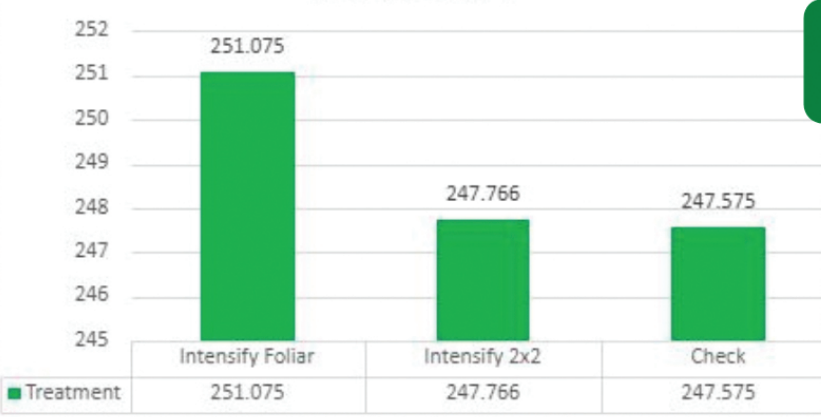

Solu-Cal Corn Farm-Field Trial 2022

Intensify Concentrate Applied In-Furrow & Foliar South Jersey

Average Bu/Ac

Intensify Concentrate Applied 2x2 , & Foliar

- @ Planting and V6
- + 3.5 bu/Ac Intensify Foliar
- Compound Treatment Results Expected for 2023
- Continued Population Growth

Intensify Concentrate Applied 2x2

- +0.3% in Soil Organic Matter
- Equates to Increased:
 - Water Holding Capacity
 - Soil Aggregation
 - CEC
 - Nutrient Facilitation

SOM% Corn NJ

Estimated N Release Corn NJ

- Intensify Concentrate Applied 2x2
- + 6 lbs/Ac Nitrogen Release