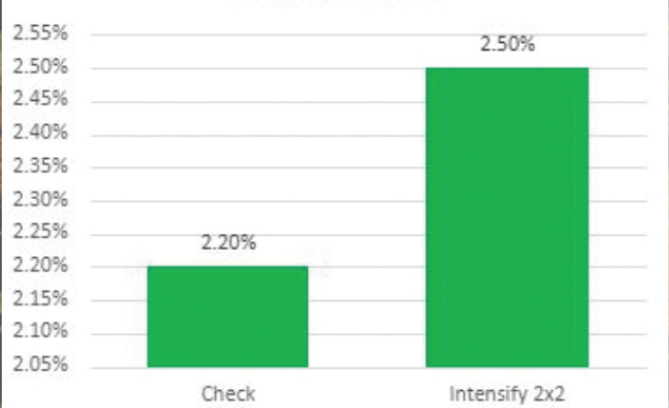

Solu-Cal Corn Farm-Field Trial 2022

Intensify Concentrate Applied In-Furrow & Foliar South Jersey

Average Bu/Ac

Intensify Concentrate Applied 2x2 , & Foliar

- @ Planting and V6
- + 3.5 bu/Ac Intensify Foliar
- Compound Treatment Results Expected for 2023
- Continued Population Growth

Intensify Concentrate Applied 2x2

- +0.3% in Soil Organic Matter
- Equates to Increased:
 - Water Holding Capacity
 - Soil Aggregation
 - CEC
 - Nutrient Facilitation

SOM% Corn NJ

Estimated N Release Corn NJ