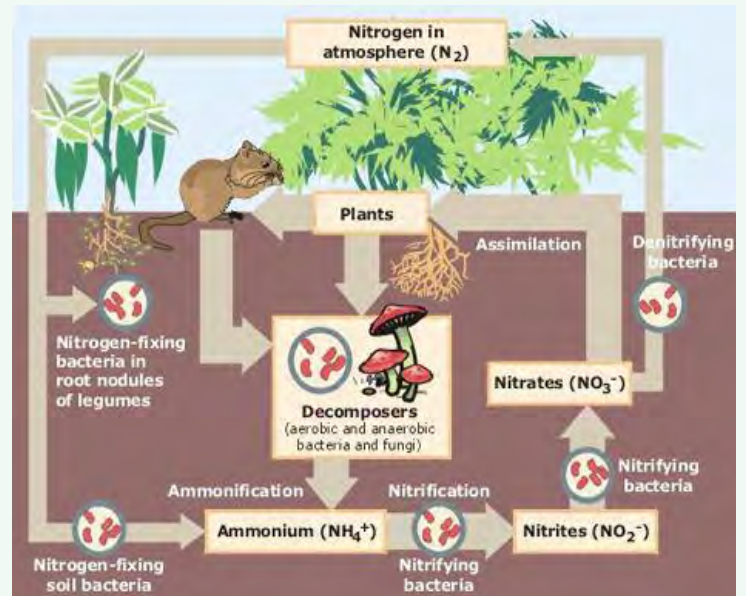

Life Blend 8-1-2

This Life Blend product substantially increases the soil microbial populations, which are essential to nutrient availability and uptake. These nutrient reserves impact turf resilience that translates into Soil Health and Turf Quality.

Traditional 29-3-4

This chemical fertilizer product lacks any nutritional aspect to build microbial populations and sustainable nutrient reserves.

Life Blend + Traditional 23-0-4

This combination product delivers the nutritional aspect of Life Blend to build microbial populations. Plus, this combines the economic benefits of traditional nutrients. This product delivers the best of both technologies.

IT ALL STARTS IN THE SOIL

In the soil, microbes deliver nutrients to the turf. These microbes release nutrients that are locked in the organic matter, in the soil profile or from fertilizer products.

Microbes need nutritional energy to multiply in the soil. In the past, this energy came from rich organic matter in the soil. Today, our urban soils or sand based systems lack this energy reducing nutrient efficiency.

Life Blends contains a high-energy level to build microbial populations that effectively deliver these nutrients. Organic performance is all based on their energy value. Not all natural products deliver the same nutritional energy level for microbial stimulation.