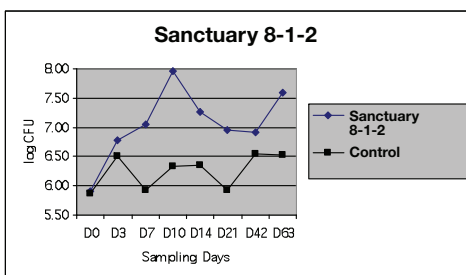

Life Blend 8-1-2

This Life Blend product substantially increases the soil microbial populations, which are essential to nutrient availability and uptake. These nutrient reserves impact turf resilience that translates into Soil Health and Turf Quality.