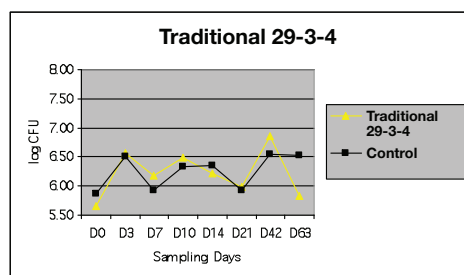

Traditional 29-3-4

This chemical fertilizer product lacks any nutritional aspect to build microbial populations and sustainable nutrient reserves.