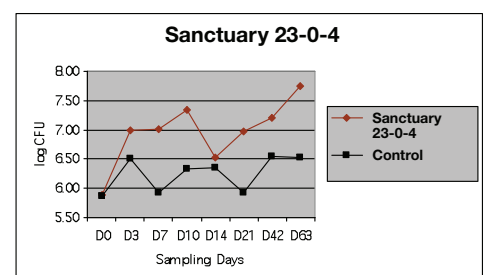

Life Blend + Traditional 23-0-4

This combination product delivers the nutritional aspect of Life Blend to build microbial populations. Plus, this combines the economic benefits of traditional nutrients. This product delivers the best of both technologies.