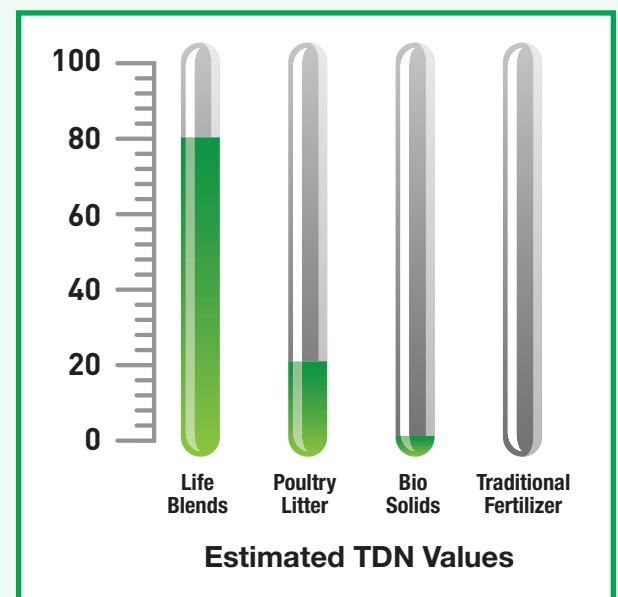

The science is simple – “Life Blend products increase the soil microbial populations that promote a natural sustainable approach. This reduces the amount of nutrients needed without jeopardizing the turf and plant health nor negatively impacting the environment.”